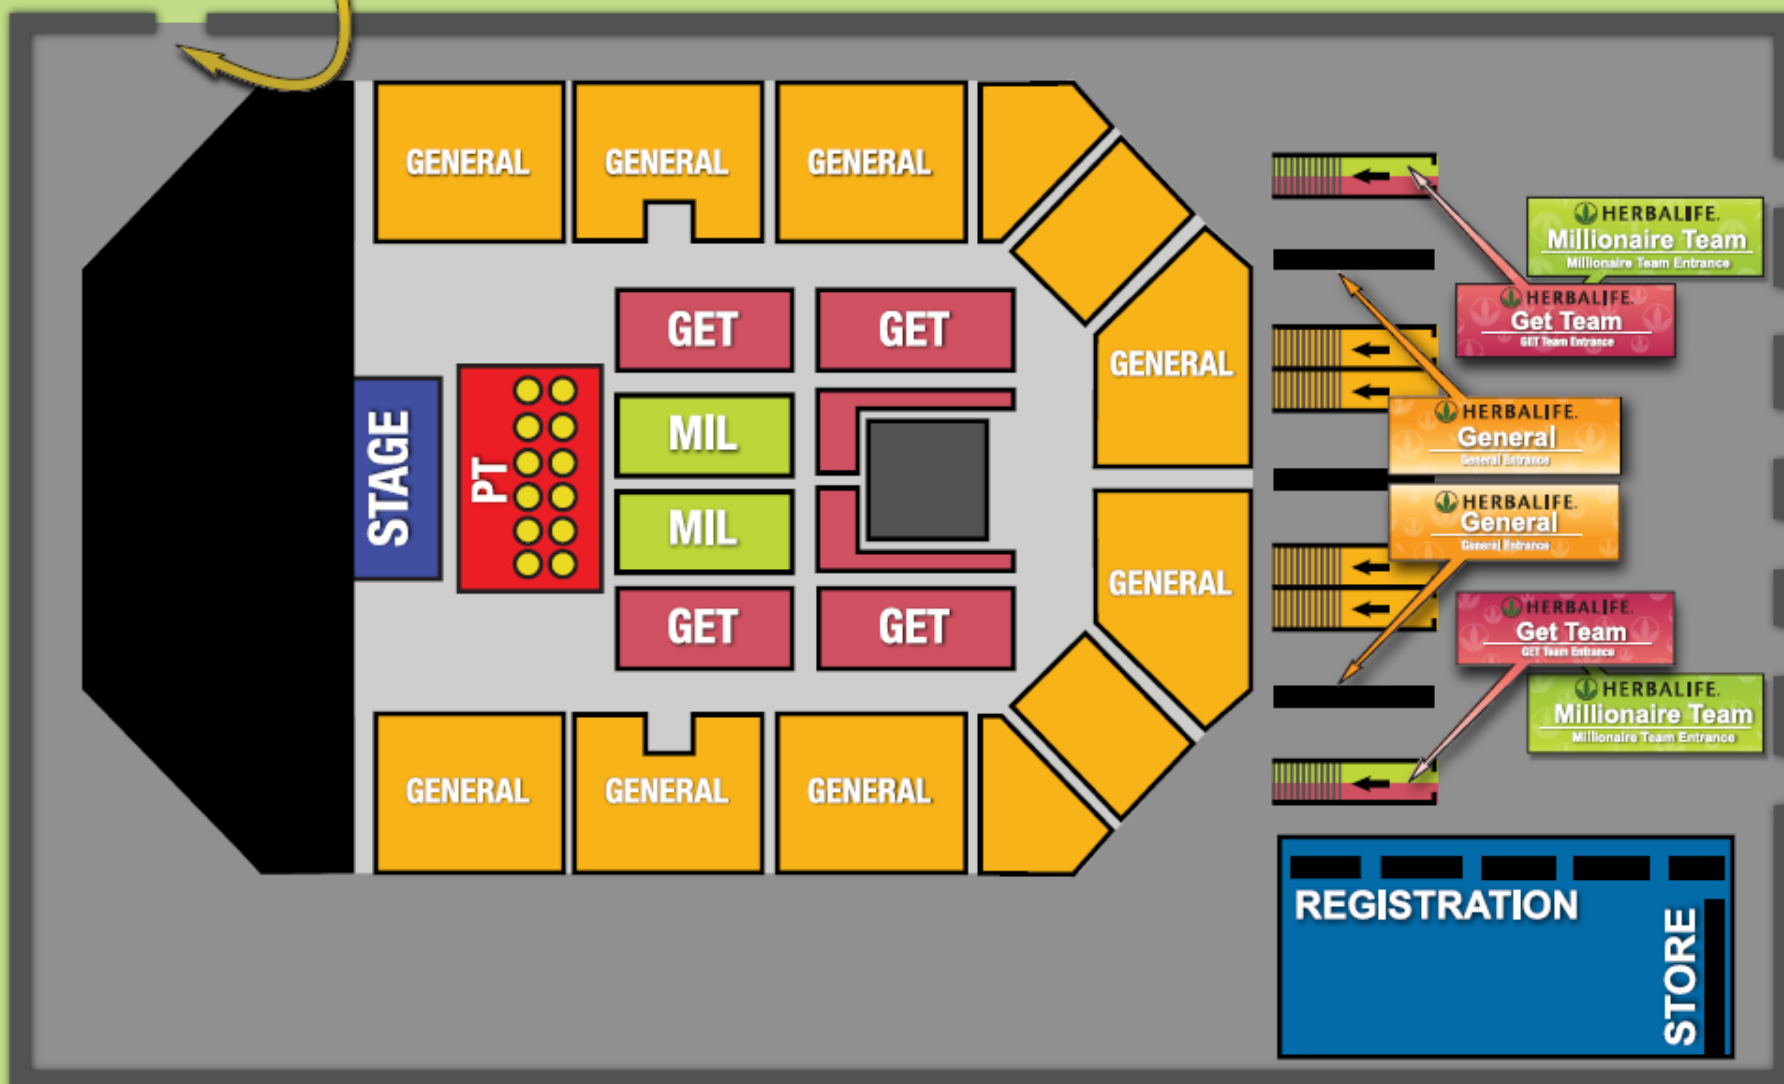

2009 EXTRAVAGANZA TURIN

HERBALIFE.
President's Team
President's Team Entrance

Palaisozaki, Corso Sebastopoli, 12310137 Torino (TO), Italy